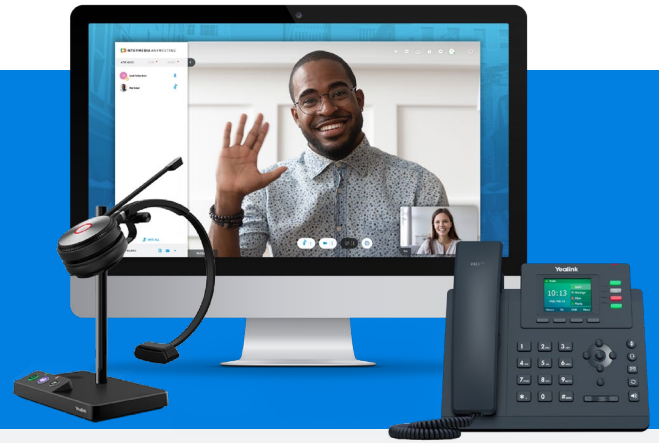

NEW INSTANT REBATES AND FREE DEVICES!

Depending on the new Elevate license selected for each user. Here's how it works.

Elevate Pro & Enterprise License

Choose instant rebate

ELEVATE PRO & ENTERPRISE	
GOLD INSTANT REBATE	

OR one of the FREE phones below

Fanvil V64 Desk Phone

- 3.5" color LCD screen
- 2.4/5 GHz Wi-Fi and Bluetooth 4.2
- Dual Gigabit Ethernet ports

Yealink T33G Desk Phone

- 2.4" 320x240-pixel color display with back-light
- Dual Gigabit Ethernet ports
- PoE support

Elevate Essentials & With Teams License

Choose instant rebate

ELEVATE ESSENTIALS & WITH TEAMS	
SILVER INSTANT REBATE	

OR one of the FREE phones below

Fanvil X303W Desk Phone

- 2.4" pixel color screen
- 2.4/5 GHz Wi-Fi
- Dual 10/100 Ethernet ports

Yealink T33G Desk Phone

- 2.4" 320x240-pixel color display with back-light
- Dual Gigabit Ethernet ports
- PoE support

OR get a free* headset with an additional purchase of Contact Center!

Yealink WH62 Mono Headset